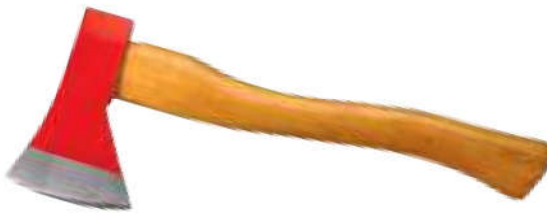

0287-

BOLT CUTTER

Ideal for cutting iron rods, chains and a vast type of ferrous and non-ferrous materials.

Cr-V

Art.	Dimensions
0287/300	300 mm - 12"
0287/350	350 mm - 14"
0287/450	450 mm - 18"
0287/600	600 mm - 24"
0287/750	750 mm - 30"

0846/150

RATCHET HAND CABLE CUTTER

For electric cables.

Cutting capacity	150 mm ² (Al - Cu)
Length	250 mm

0862

ADJUSTABLE AUTOMATIC WIRE STRIPPER

Max cut	∅ 0,8 ÷ 3,5mm 0,25 ÷ 6 mm ²
---------	--

0101/500

WOODEN HANDLE CAMP AXE

Wood

0513

CAMP AXE WITH FIBRE-GLASS HANDLE

Glass fiber

0515

AXE WITH FIBRE-GLASS HANDLE

Glass fiber